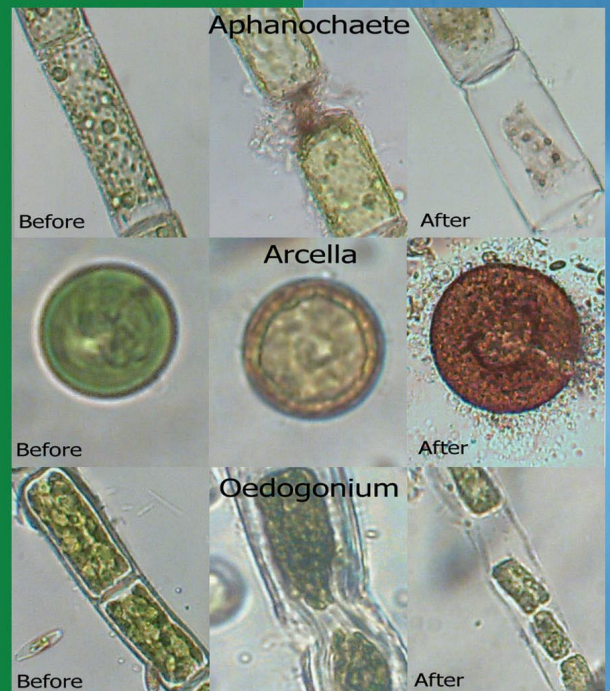

Having been thoroughly tested by renowned institutes and having benefited from feedback from thousands of users worldwide, they are now the easiest and most effective way of killing nearly every form of algae.

HERE'S HOW LG SONIC WORKS

The units transmit a series of ultrasonic vibrations through the water in a beam shaped much like a tear drop. The maximum range is 150 meters for green roaming algae and up to 400 meters for blue-green algae. The vibrations match critical resonance frequencies of vital algae membranes causing them to tear or break and ultimately causing the algae to die.

The difference between a living cell and a dead cell can clearly be seen on the pictures on the right. Different algae types are affected differently by this technology. Some algae are disabled in days while some require up to 4 weeks to be completely dead.

Guaranteed, the simplest most effective and environmentally friendly method of killing algae, even the infamous blue-green poisonous algae, black algae and string algae. It has even proven effective on marine algae in saltwater systems.

The devices are available in various ranges for different kinds of applications. The LG Sonic sound vibrations are harmless to humans, animals, fish and aquatic plants.